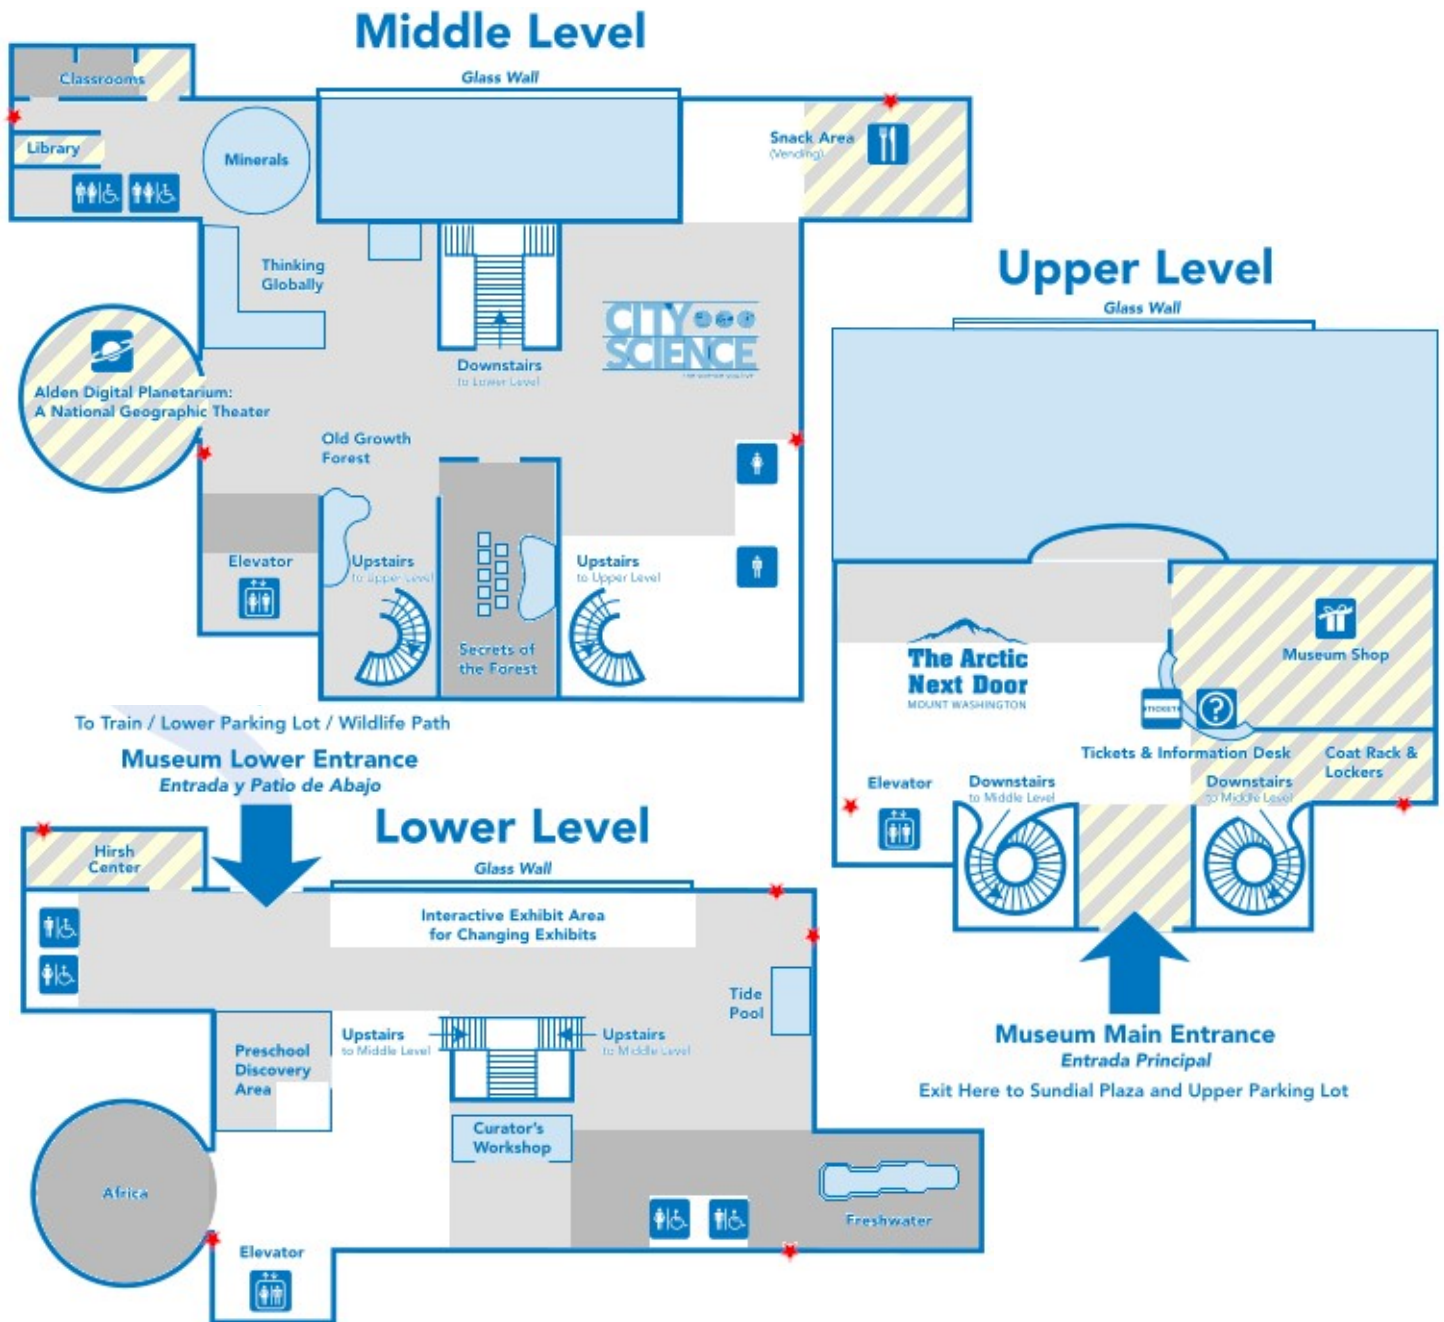

Map of the Museum with Overnight Information

Map shading indicates ambient light level during sleeping hours.

Map Key	
Stripes	Not Available for Sleeping
White	No Flashlight Needed
Light Grey	Flashlight May Be Needed
Darker Grey	Flashlight Needed
Red Stars	Emergency Exits

Map of the Grounds with Emergency Gathering Place

Please bring your overnight gear to the Lower Entrance upon arrival.

 *Note: The path to the Lower Entrance does not have stairs. Avoid the stairs!*

Red Rectangle ... Emergency Gathering Place