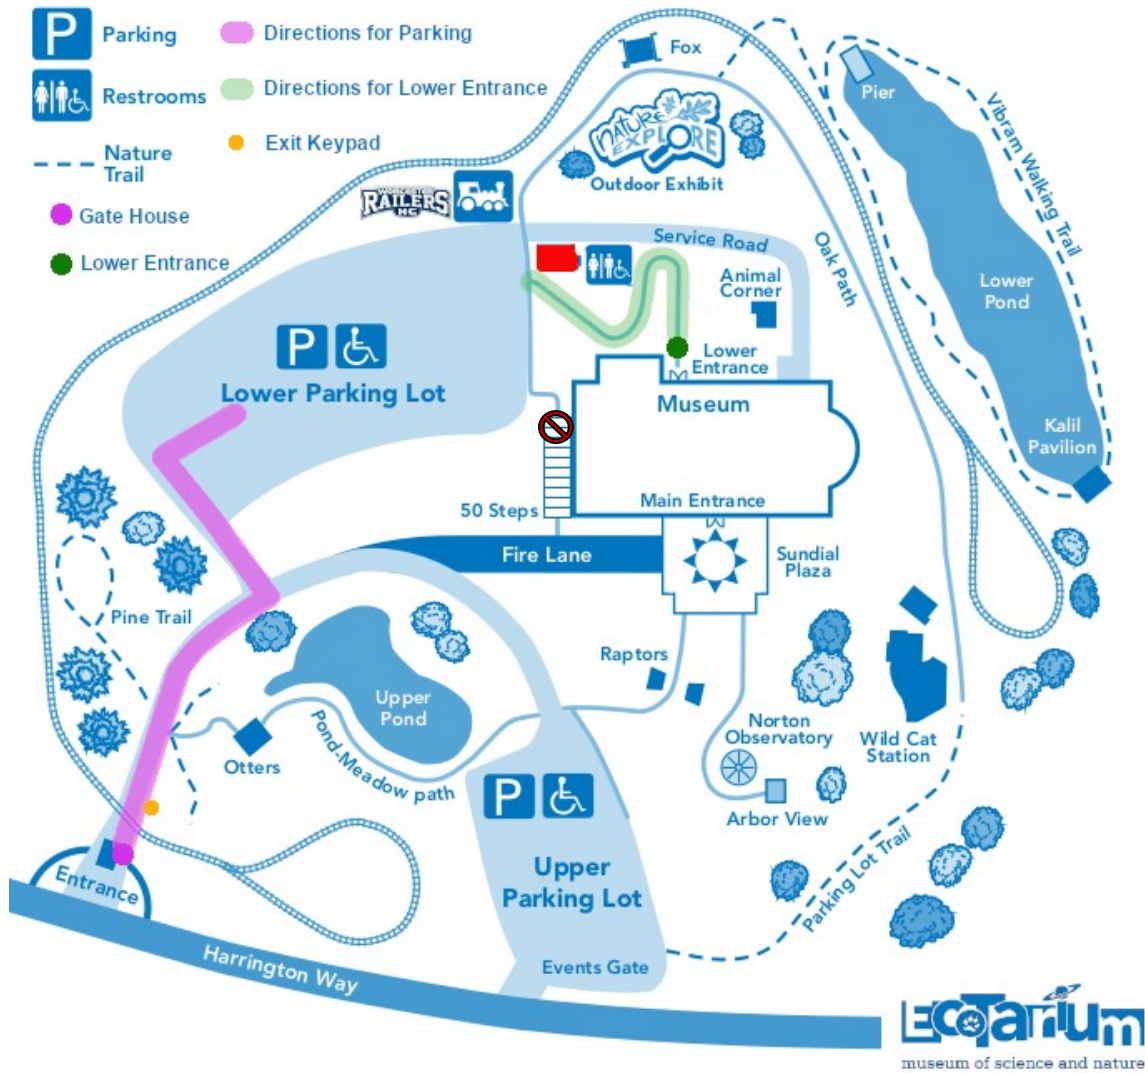

Map of the Museum with Overnight Information

Map shading indicates ambient light level during sleeping hours.

Map Key	
Stripes	Not Available for Sleeping
White	No Flashlight Needed
Light Grey	Flashlight May Be Needed
Darker Grey	Flashlight Needed
Red Stars	Emergency Exits

Map of the Grounds with Emergency Gathering Place

Please bring your overnight gear to the Lower Entrance upon arrival.

 *Note: The path to the Lower Entrance does not have stairs. Avoid the stairs!*

Red Rectangle ... Emergency Gathering Place